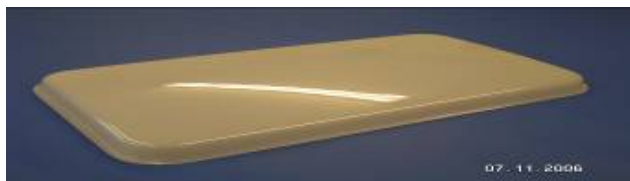

BEDFORD **DORMOBILE PARTS LIST** **JANUARY 2012**

FOR UK AND EU REGION

***REPRODUCTION PARTS FOR YOUR
ORIGINAL DORMOBILE BEDFORD CA AND CF
CONVERSIONS***

DORMOBILE LIFTING ROOF PARTS **BEDFORD CA & CF**

Roof vent cover (colour of colour is translucent white)