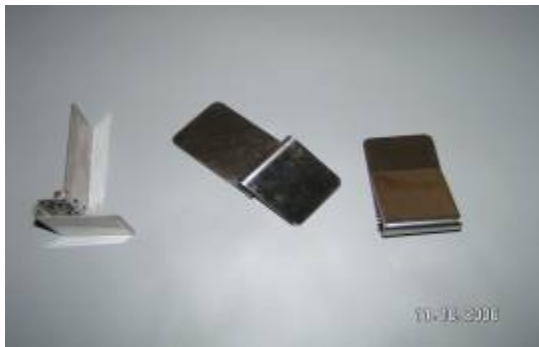

£32.70

Extreme care is needed when replacing these springs. Our advice would be to get an experienced fitter to replace these items.

Roof up warning switch

When the roof is fully closed the amber light on your dash should be out. This switch is activated by the original lift arms closing the switch plunger.

OOS

Centre roof lifting handle

The original mild steel item rusts under the plastic coating. This replacement is made in stainless steel.

£85.00

Roof cap hinges

Supplied as a set of three these plain stainless steel hinges can be drilled to match the hole pattern of both the vehicle roof and the roof cap. Will fit both all models, may need gentle bending to match the roof profile