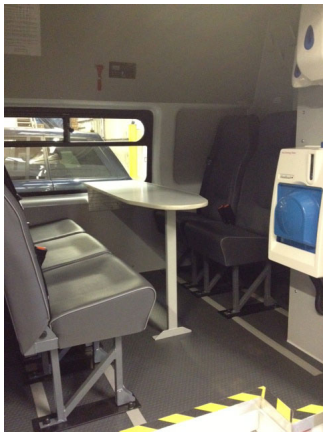

## 8 seat welfare with toilet

## Crew Vehicles : 8 seat welfare with toilet

---

Rating: Not Rated Yet

[Ask a question about this product](#)

4 x M1 High Back - 1 x Tip-up High Back Seats with 3 point seat belts.

Under floor seat to chassis system. Certified.

Fixed centre meal table

Flettner roof vent Saloon.

Florescent lights x 2

Messing unit to house appliances and auxiliary batteries etc.

Cables - Relays - Switch Gear and fuses split charging system isolate on dash

Rear Compartment lined out Phenol Faced

Cassette Toilet 12v

Phenol faced Toilet compartment with hinged door. Chrome fittings Flettner roof vent for toilet Coat hooks - Toilet rolls and Chemicals in Holder